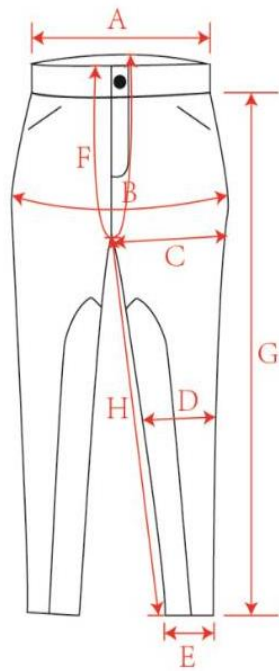

Jodhpurs - Men

(Unit: CM)

Point of measure		Size				
		44#	46#	48#	50#	52#
A	Waist	82	85	88	91	94
B	Seat	86	89	92	95	98
C	Thigh	56	58	60	62	64
D	Knee	37	38	39	40	41
E	Leg opening	36	37	38	39	40
F	Rise include waist	60	60,5	61	61,5	62
G	Length R not include waist	99	101	103	105	107
	Length L not include waist	104	106	108	110	112
H	Inside leg length R	79	81	82,5	84	86
	Inside leg length L	84	86	87,5	89	91

Jodhpurs - Ladies

(Unit: CM)

Point of measure		Size							
		34#	36#	38#	40#	42#	44#	46#	48#
A	Waist	68	71	74	77	80	83	86	89
B	Seat	78	81	84	87	90	93	96	99
C	Thigh	49	51	53	55	57	59	61	63
D	Knee	32	33	34	35	36	37	38	39
E	Leg opening	34	35	36	37	38	39	40	41
F	Rise include waist	57	58	60	62	64	66	68	70
G	Length R not include waist	97	99	101	103	105	107	109	111
	Length L not include waist	102	104	106	108	110	112	114	116
H	Inside leg length R	74	75	76	77	78	79	80	81
	Inside leg length L	79	80	81	82	83	84	85	86